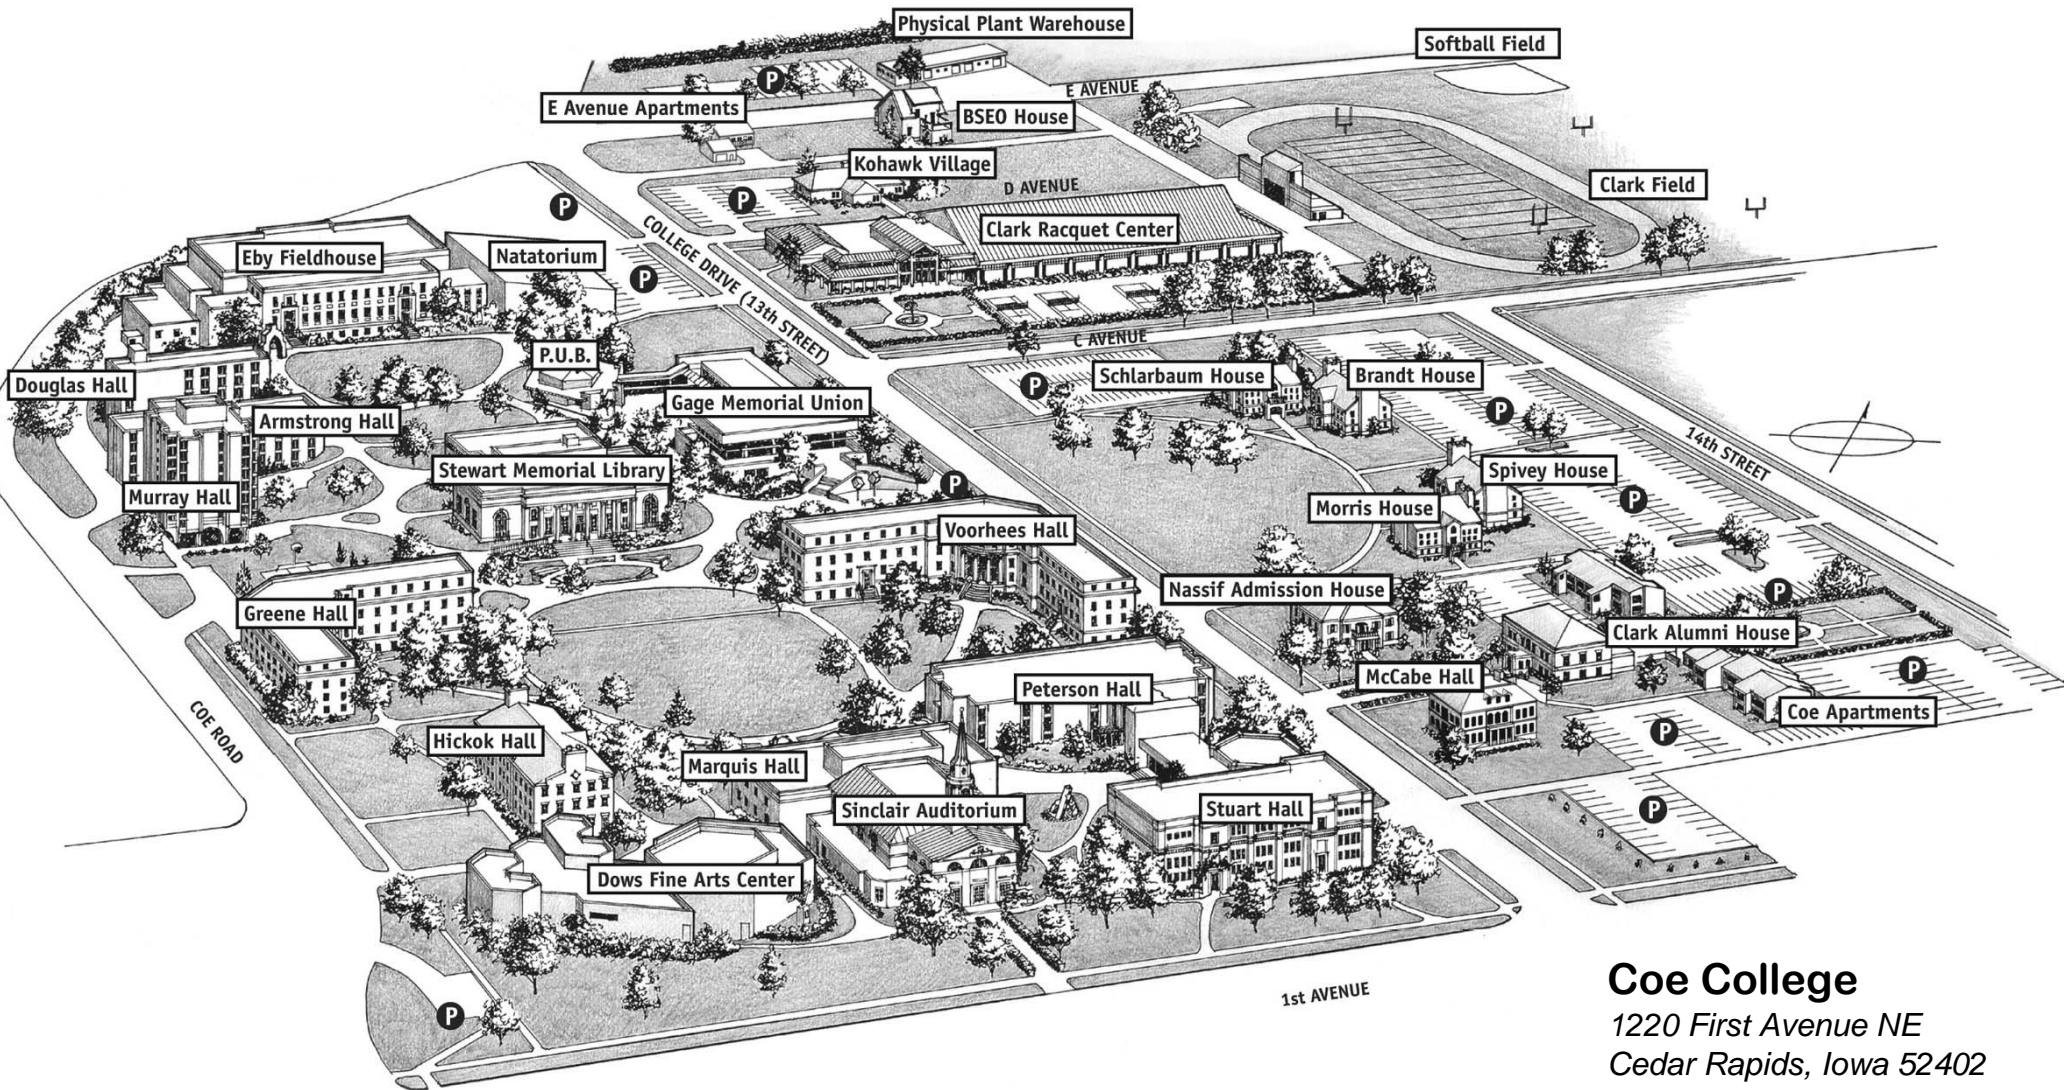

Coe College Campus Map

DIRECTIONS TO COE COLLEGE:

Take exit 20B from I-380. Turn left onto First Avenue. Turn left onto College Drive (13th St.). The Clark Alumni House is on your right.

Coe College
1220 First Avenue NE
Cedar Rapids, Iowa 52402